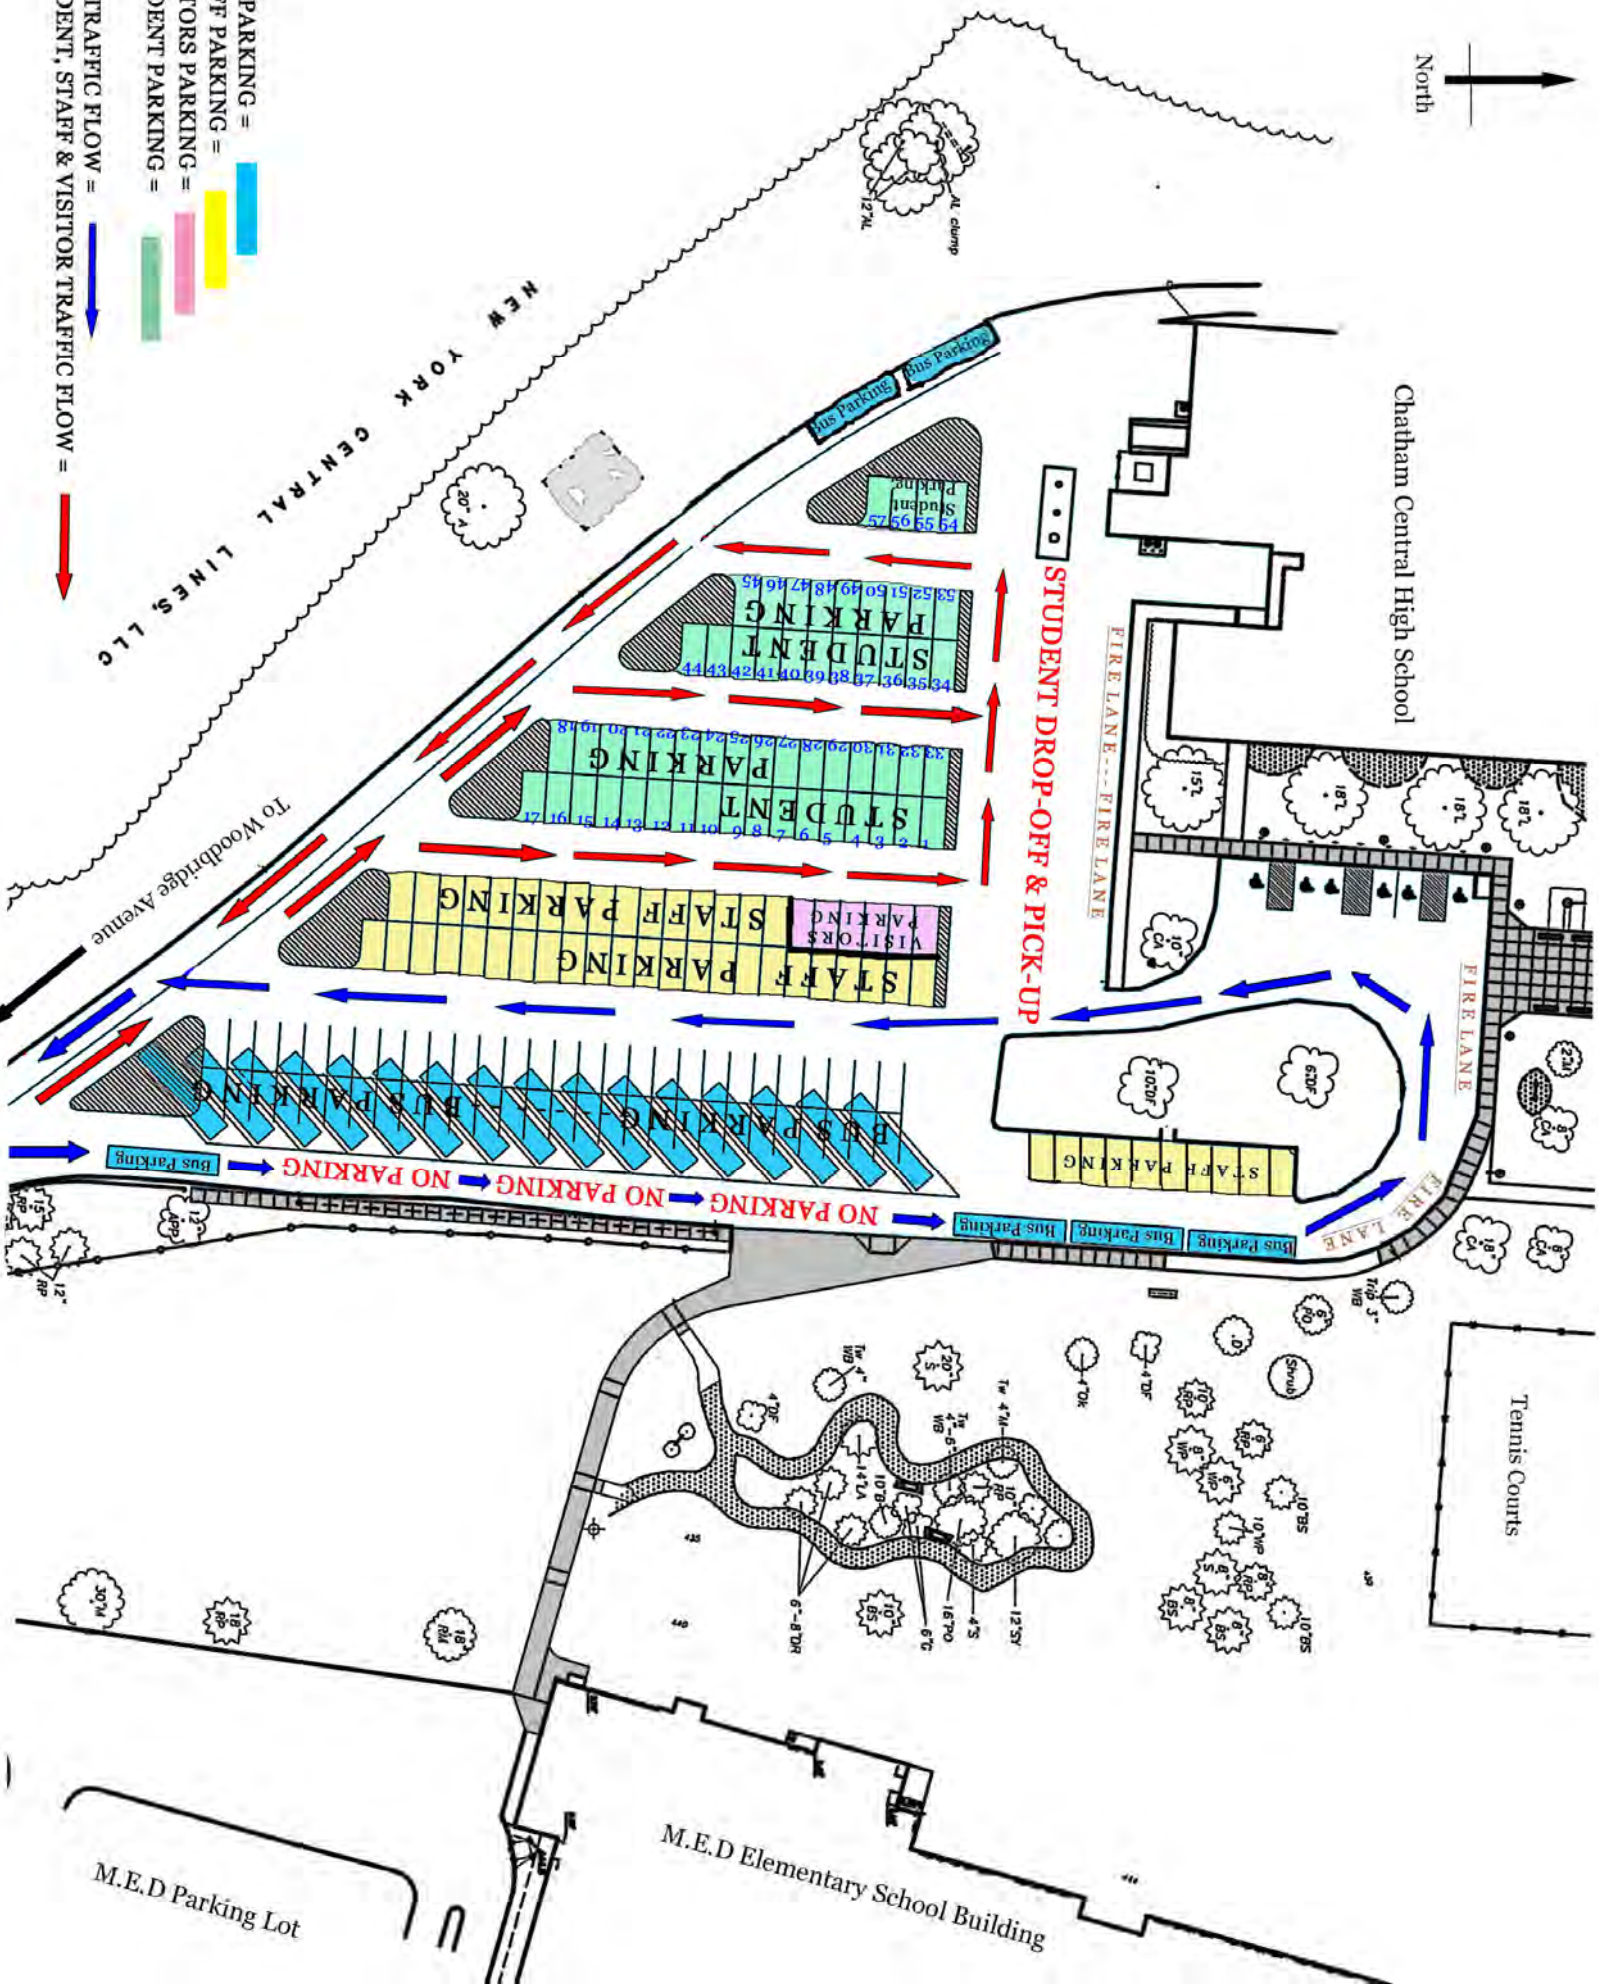

Chatham Central High School

STUDENT DROP-OFF & PICK-UP

- BUS PARKING = █
- STAFF PARKING = █
- VISITORS PARKING = █
- STUDENT PARKING = █
- BUS TRAFFIC FLOW = →
- STUDENT, STAFF & VISITOR TRAFFIC FLOW = →